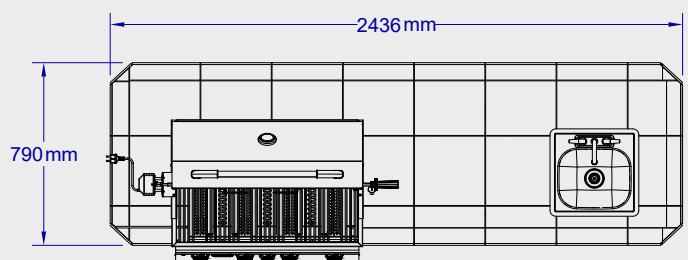

Standard Features	
#31010	Standard ✓ or N/A ✗
Grill Type as Standard	Angus #47628/9CE
Standard Fridge #11002CE	✓
Stucco Base Standard	✓
Tile Top 30cm x 30cm with Bullnose	✓
Horizontal Access Door #89970	✓
Power outlet & Switch	✓
Sink & Faucet	✓
Structure Dimensions	
Base Footprint Size	220x 70 cm
Top Size	243 x 79 cm
Upgrades	
Grill Upgrades/Downgrades within the same size kitchen structure	Bison #88787CE Outlaw #26038/9CE Lonestar #87048/9CE
Base Upgrade Options	Stucco Rock #12397 Rock/Gres #33006
Upgrade from Tile Top To Solid Gres Coverlam	#43004
Fridge upgrades	#13700CE / #13100CE / #17400CE / #17900CE
Add SS Lining with middle shelf for Horizontal Access Door	#89972
Upgradeable Doors	Double Door #33568 Door/Drawer Combo #25876 Trash/Door Combo #65784
Add SS Lining with adjustable shelf for above Doors	Double Door Lining #74000 Combo Lining #89973
Add Drawers (#09970 can only fit above the Access Door)	Single Drawer #09970 Double Drawer #56985 Gas Drawer #56825
Optional	
Grill Frame optional	#49328
Side Burner optional	#60008/9CE
Bar Caddy optional (if fridge or sink are removed)	#97623 / #85624
Cutting Board optional #66007	✗
Bottle Opener optional #66006	✓
Large vertical side door	#89978
Warranty Details	
Island Structure	2 years
Kitchen Top	2 years
Gas Hose	*2 years
*As per international Gas Safety Regulations	*must replace every 2 years
Packing Dimensions	
Wooden Crate Length	260 cm
Wooden Crate Width	95 cm
Wooden Crate Height	200 cm
Wooden Crate Cube	4.94 m ³
Complete Crated Weight	Stucco 420 Kg Rock 550 Kg