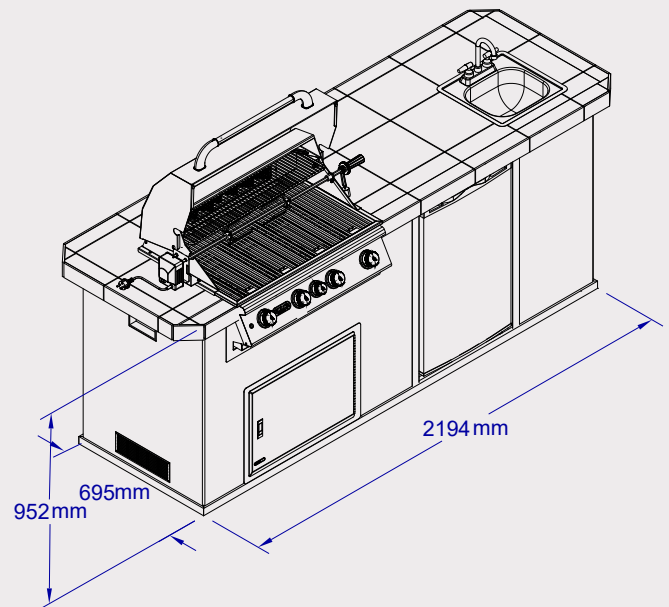

Standard Features	
#31010	Standard ✓ or N/A ✗
Grill Type as Standard	Angus #47628/9CE
Standard Fridge #11002CE	✓
Stucco Base Standard	✓
Tile Top 30cm x 30cm with Bullnose	✓
Horizontal Access Door #89970	✓
Power outlet & Switch	✓
Sink & Faucet	✓
Structure Dimensions	
Base Footprint Size	220x 70 cm
Top Size	243 x 79 cm
Upgrades	
Grill Upgrades/Downgrades within the same size kitchen structure	Bison #88787CE Outlaw #26038/9CE Lonestar #87048/9CE
Base Upgrade Options	Stucco Rock #12397 Rock/Gres #33006
Upgrade from Tile Top To Solid Gres Coverlam	#43004
Fridge upgrades	#13700CE / #13100CE / #17400CE / #17900CE
Add SS Lining with middle shelf for Horizontal Access Door	#89972
Upgradeable Doors	Double Door #33568 Door/Drawer Combo #25876 Trash/Door Combo #65784
Add SS Lining with adjustable shelf for above Doors	Double Door Lining #74000 Combo Lining #89973
Add Drawers (#09970 can only fit above the Access Door)	Single Drawer #09970 Double Drawer #56985 Gas Drawer #56825
Optional	
Grill Frame optional	#49328
Side Burner optional	#60008/9CE
Bar Caddy optional (if fridge or sink are removed)	#97623 / #85624
Cutting Board optional #66007	✗
Bottle Opener optional #66006	✓
Large vertical side door	#89978
Warranty Details	
Island Structure	2 years
Kitchen Top	2 years
Gas Hose	*2 years
*As per international Gas Safety Regulations	*must replace every 2 years
Packing Dimensions	
Wooden Crate Length	260 cm
Wooden Crate Width	95 cm
Wooden Crate Height	200 cm
Wooden Crate Cube	4.94 m ³
Complete Crated Weight	Stucco 420 Kg Rock 550 Kg